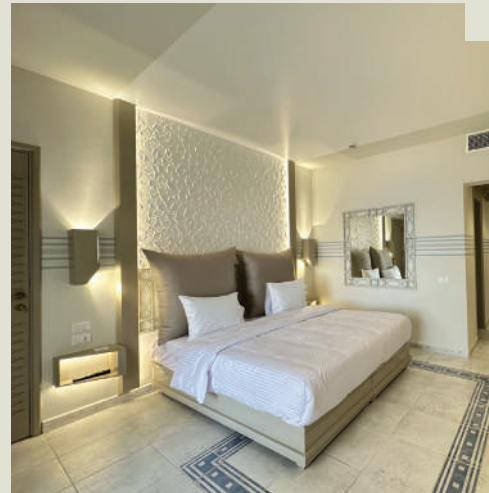

PLUS (Elisir SPA&THALASSO)

- _3 buffet restaurants, 2 dinners per week at a-la carte restaurants: Steakhouse, La Piazzetta.
- _9 all inclusive bar.
- _5 swimming pools.
- _2 beaches, sunbeds and umbrellas are included at Main beach and Sultan Beach

PLUS (King's Lake/Aquamarine Beach Deluxe)

- _3 all-inclusive restaurants, 3 a-la carte restaurants: breakfast/lunch at Blue Lake restaurant, dinner at La Piazzetta and Steakhouse, available daily.
- _9 all-inclusive bars.
- _5 swimming pools.
- _3 beaches, sunbeds and umbrellas are included at Main Beach, Sultan Beach and Salt Lake.
  Complimentary daily entrance to Spa center.

PREMIUM (Prestige)

- _3 buffet restaurants, 7 a la carte restaurants: Prestige Beach, Blue Lake, La Terrazza, Plaisirs, Steakhouse and La Piazzetta for dinner.
- _Private bar at the beach, in the hotel and all all-inclusive bars of Coral Bay, night snacks at Lounge Bar.
- _private Prestige pool and access to all other pools.
- _Private beach and access to all other beaches.
- _Complimentary daily entrance to Spa center.
- _Other services are shown in the scheme.

THE
BEACH
LUXURY CLUB

Beach / Sun canopes and umbrellas. Waiter service.

Sushi&Thai / Best of Japanese and Thai cuisine served in an innovative manner.

Restaurant, Bistrot and Champagnery
Italian and international cuisine menu created by our Chefs.
Where research and quality are the fundamental ingredients.

Open. 09.00 / 02.00 DT.

Aquamarine Beach Deluxe