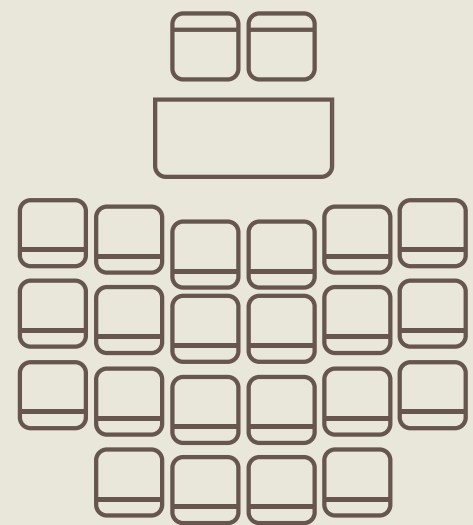

## GIULIETTA ROOM 47 sq.m.

Giulietta room is suitable for small meetings

Room with natural light and terrace.

16 pax - Single table

16 pax - Desk seating

20 pax - Theater

14 pax - U seating