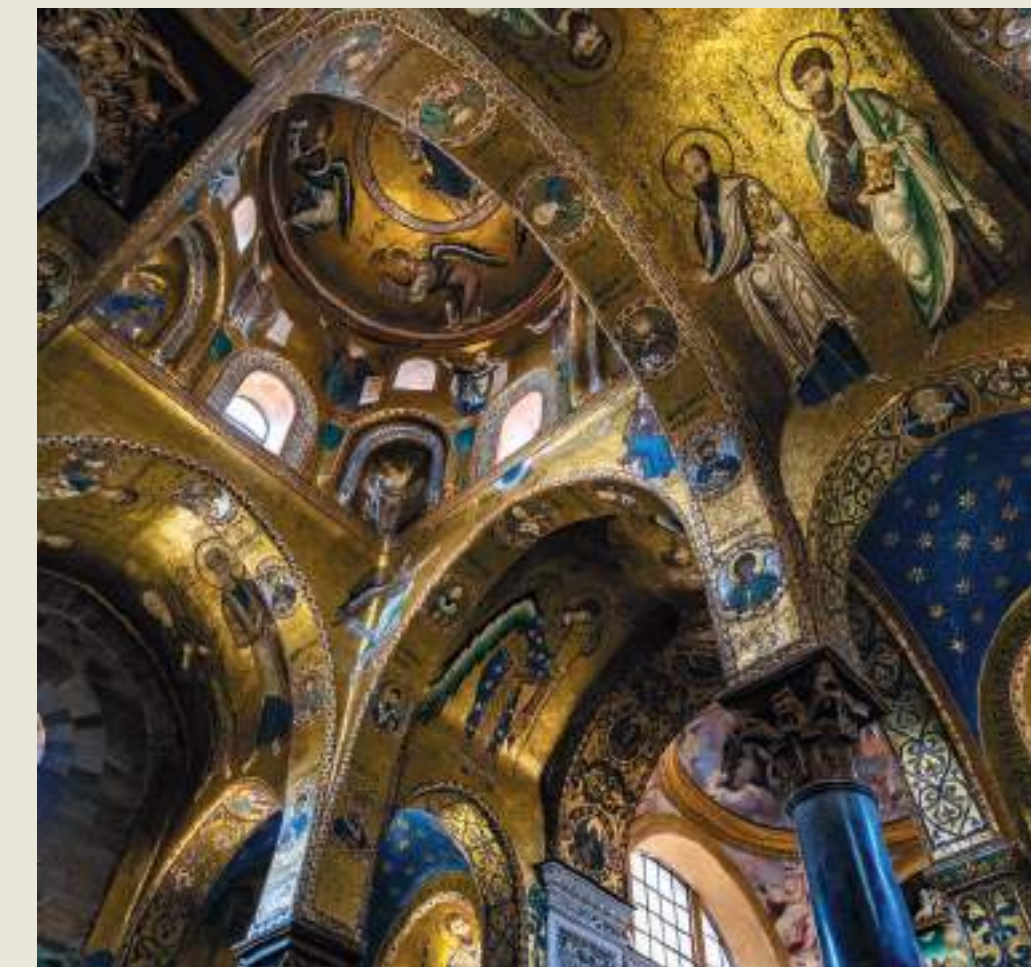

10 Reasons to visit
Palermo and ...