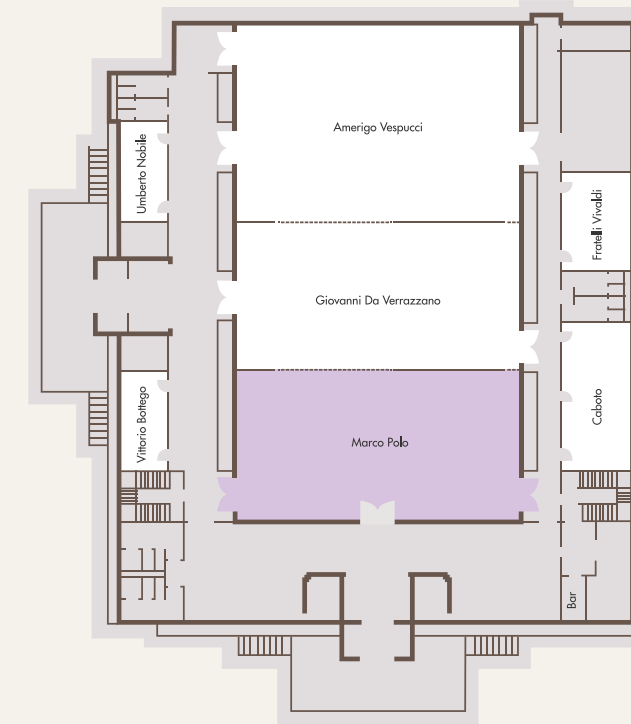

DOMINA

CORAL BAY RED SEA
SHARM EL SHEIKH

CONFERENCE ROOM	SIZE s.q.m	Length	Width	Celling height	THEATRE	CLASSROOM	BANQUET	U-SHAPE	BOARDROOM	CABARET
BALL ROOM 81+2+3)	936	39	24	5.5	1000	500	500	200	150	300
AMERIGO VESPUCCI 1	360	15	24	5.5	300	140	200	65	160	120
GIOVANNI DA VERRAZZANO 2	288	12	24	5.5	250	130	150	50	45	90
MARCO POLO 3	288	12	24	5.5	250	130	150	50	45	90
CABOTO	72	12	6	2.4	65	50	30	22	18	36
FRATELLI VIVALDI	48	8	6	2.4	40	20	-	10	12	-
UMBERTO NOBILE	32	8	4	2.4	20	12	-	-	10	-
VITTORIO BOTTEGO	32	8	4	2.4	20	12	-	-	10	-