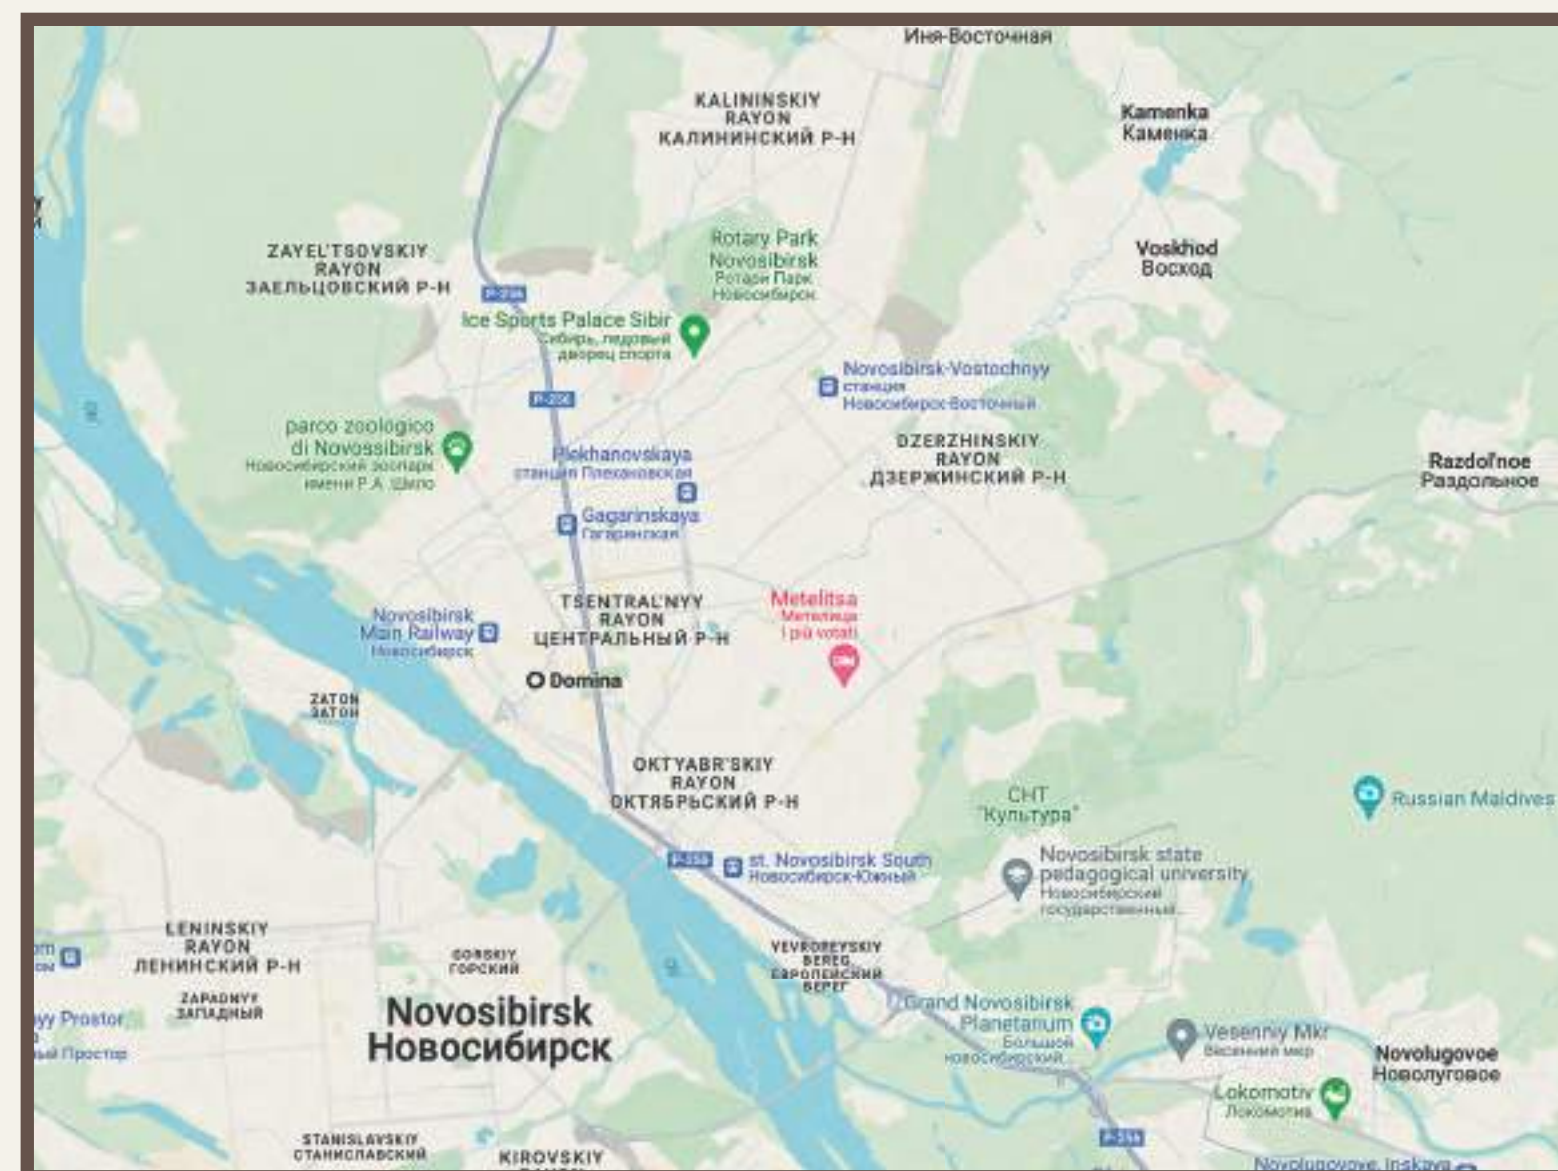

DOMINA

NOVOSIBIRSK

HALL	AREA M²	THEATER	CLASS	ROUND TABLE	U-SHAPE	BANQUET	COCKTAIL
Brera Bar	180	-	-	24	24	-	180
Vip - Lounge	44	50	12	20	16	20	30
Restaurant Tartufo	180	240	48	48	48	120	150
Meeting Room	28	20	12	12	-	-	-
Conference Hall ^(1,2,3,4) Combined (1+2 - 3+4)	180	100-240	56	-	-	128	150
Conference Hall 3+4 United with the restaurant (1+2 - 3+4)	130	-	-	-	-	250	250

DOMINA

NOVOSIBIRSK

Tolmachevo airport - 30 min / Railway station - 5 min

Lenin square metro station - 10 min

LOCATION AND CONTACTS

Lenina str., 26, Novosibirsk, Russia

Tel: +7 (383) 362 85 55 / WhatsApp: +7 913 001 55 39

welcome.nsk@dominansk.ru / www.domina.it