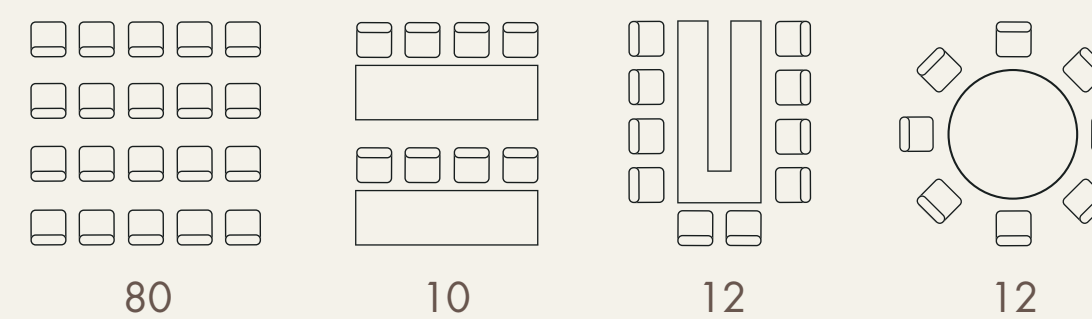

Area 160 m²
(LxWxH) 16,0x10,0x4,0m

SEATING ORDER

4 SALON POSEIDON / DR. PRIEGER

Area 132 m²
(LxWxH) 22,0x6,0x3,5m

SEATING ORDER

5 SALON ATATURK

Area 80 m²
(LxWxH) 9,1x8,7x3,5m

SEATING ORDER

6 SALON BOURG EN BRESSE

Area 80 m²
(LxWxH) 9,1x8,7x3,5m

SEATING ORDER

7 SALON SCHLOSSBERG

Area 36 m²
(LxWxH) 6,6x5,5x3,5m

SEATING ORDER

8 SYMPATHIESALON

Area 80 m²
(LxWxH) 10,0x8,0x3,0m

SEATING ORDER

D PARKHOTEL KURHAUS
BAD KREUZNACH

9 SALON SCHEIDBERG

Area 32 m²
(LxWxH) 5,8x5,5x3,5m

SEATING ORDER

10 GARTENSAAL

Area 70 m²
(LxWxH) 12,8x5,4x2,5m

SEATING ORDER