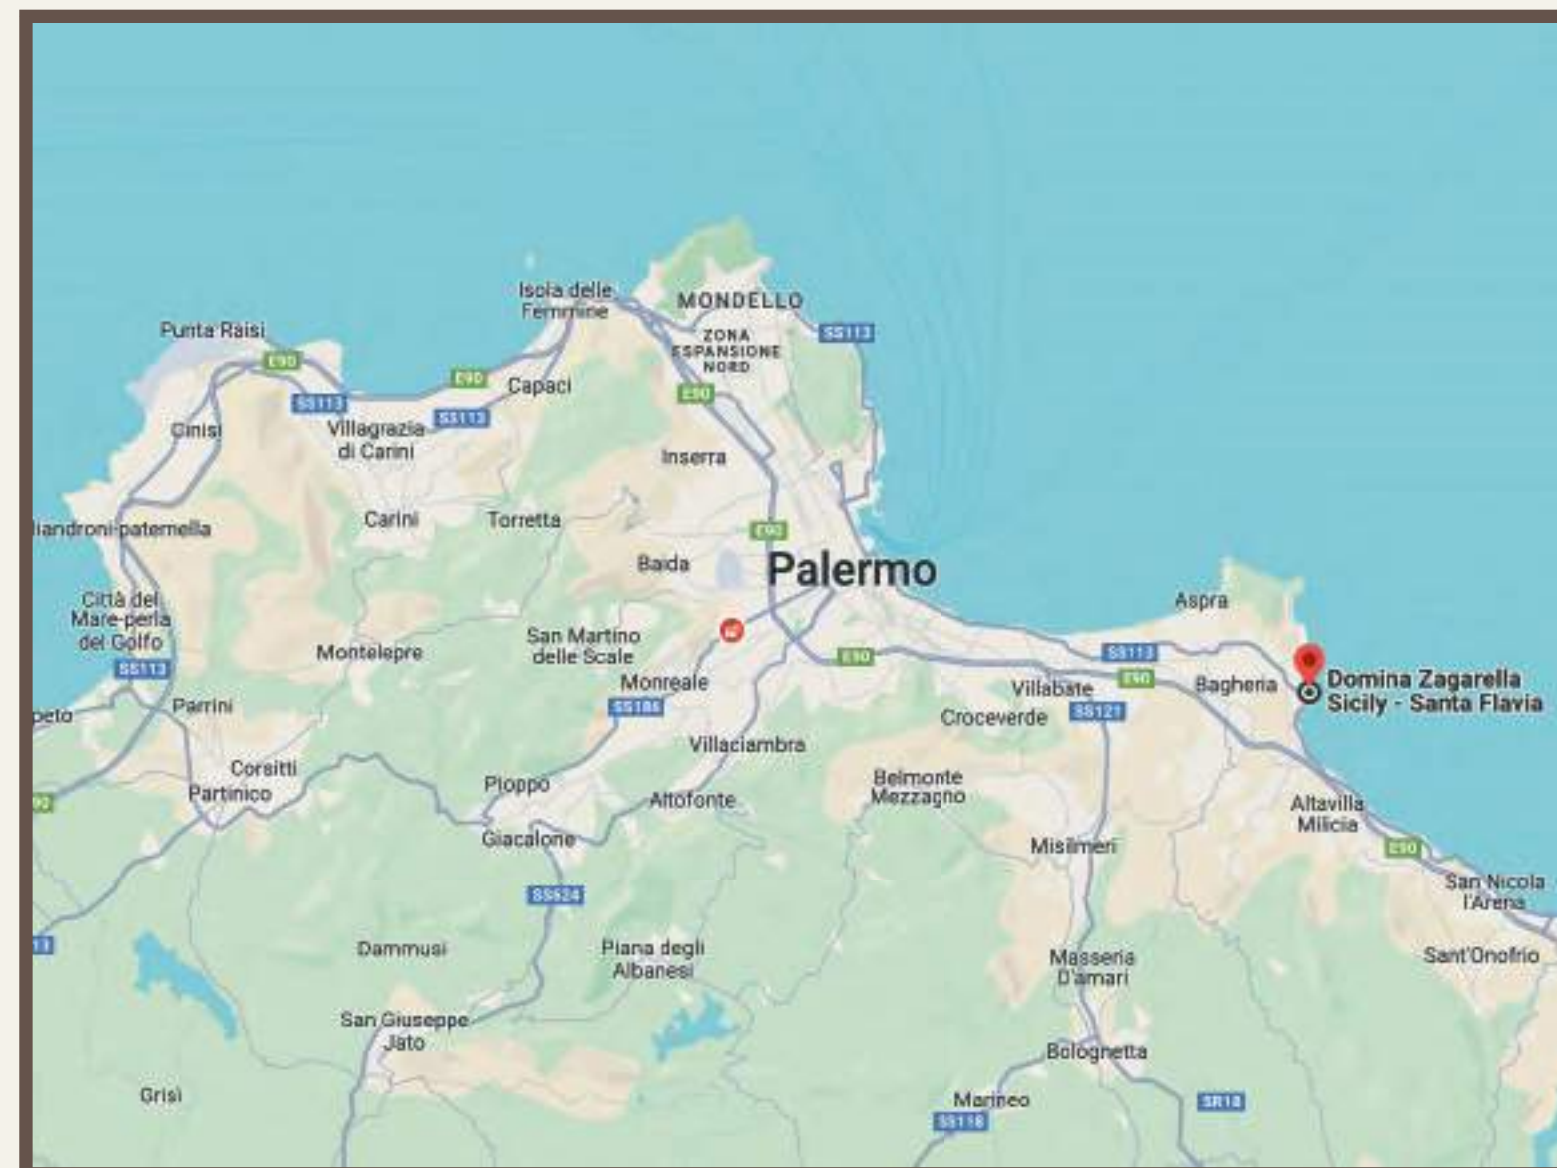

DOMINA CORAL BAY

DOMINA ZAGARELLA SICILY

DOMINA
GROUP

"YOUR BUSINESS OUR PASSION"

DOMINA
ZAGARELLA SICILY

DOMINA

ZAGARELLA SICILY

Domina Zagarella Sicily is located on Porticello Bay, between Palermo and Cefalù and immersed in an oasis of Mediterranean garden.

DOMINA

ZAGARELLA SICILY

Falcone & Borsellino Airport - 45 minutes / Palermo Central Station - 30 minutes
Bagheria Train Station - 10 minutes / Monreale - 40 minutes / Cefalù - 50 minutes

LOCATION AND CONTACTS