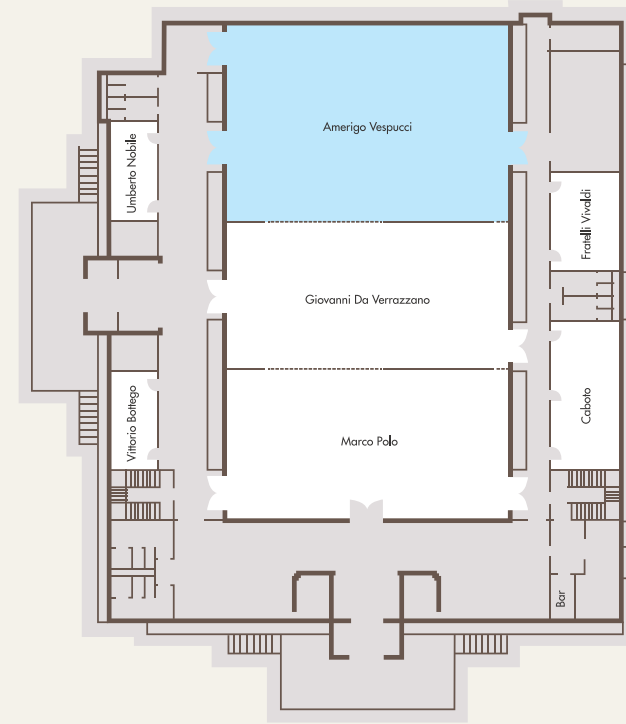

DOMINA

CORAL BAY RED SEA
SHARM EL SHEIKH

CONFERENCE ROOM	SIZE s.q.m	Length	Width	Celling height	THEATRE	CLASSROOM	BANQUET	U-SHAPE	BOARDROOM	CABARET
BALL ROOM 81+2+3)	936	39	24	5.5	1000	500	500	200	150	300
AMERIGO VESPUCCI 1	360	15	24	5.5	300	140	200	65	160	120
GIOVANNI DA VERRAZZANO 2	288	12	24	5.5	250	130	150	50	45	90
MARCO POLO 3	288	12	24	5.5	250	130	150	50	45	90
CABOTO	72	12	6	2.4	65	50	30	22	18	36
FRATELLI VIVALDI	48	8	6	2.4	40	20	-	10	12	-
UMBERTO NOBILE	32	8	4	2.4	20	12	-	-	10	-
VITTORIO BOTTEGO	32	8	4	2.4	20	12	-	-	10	-