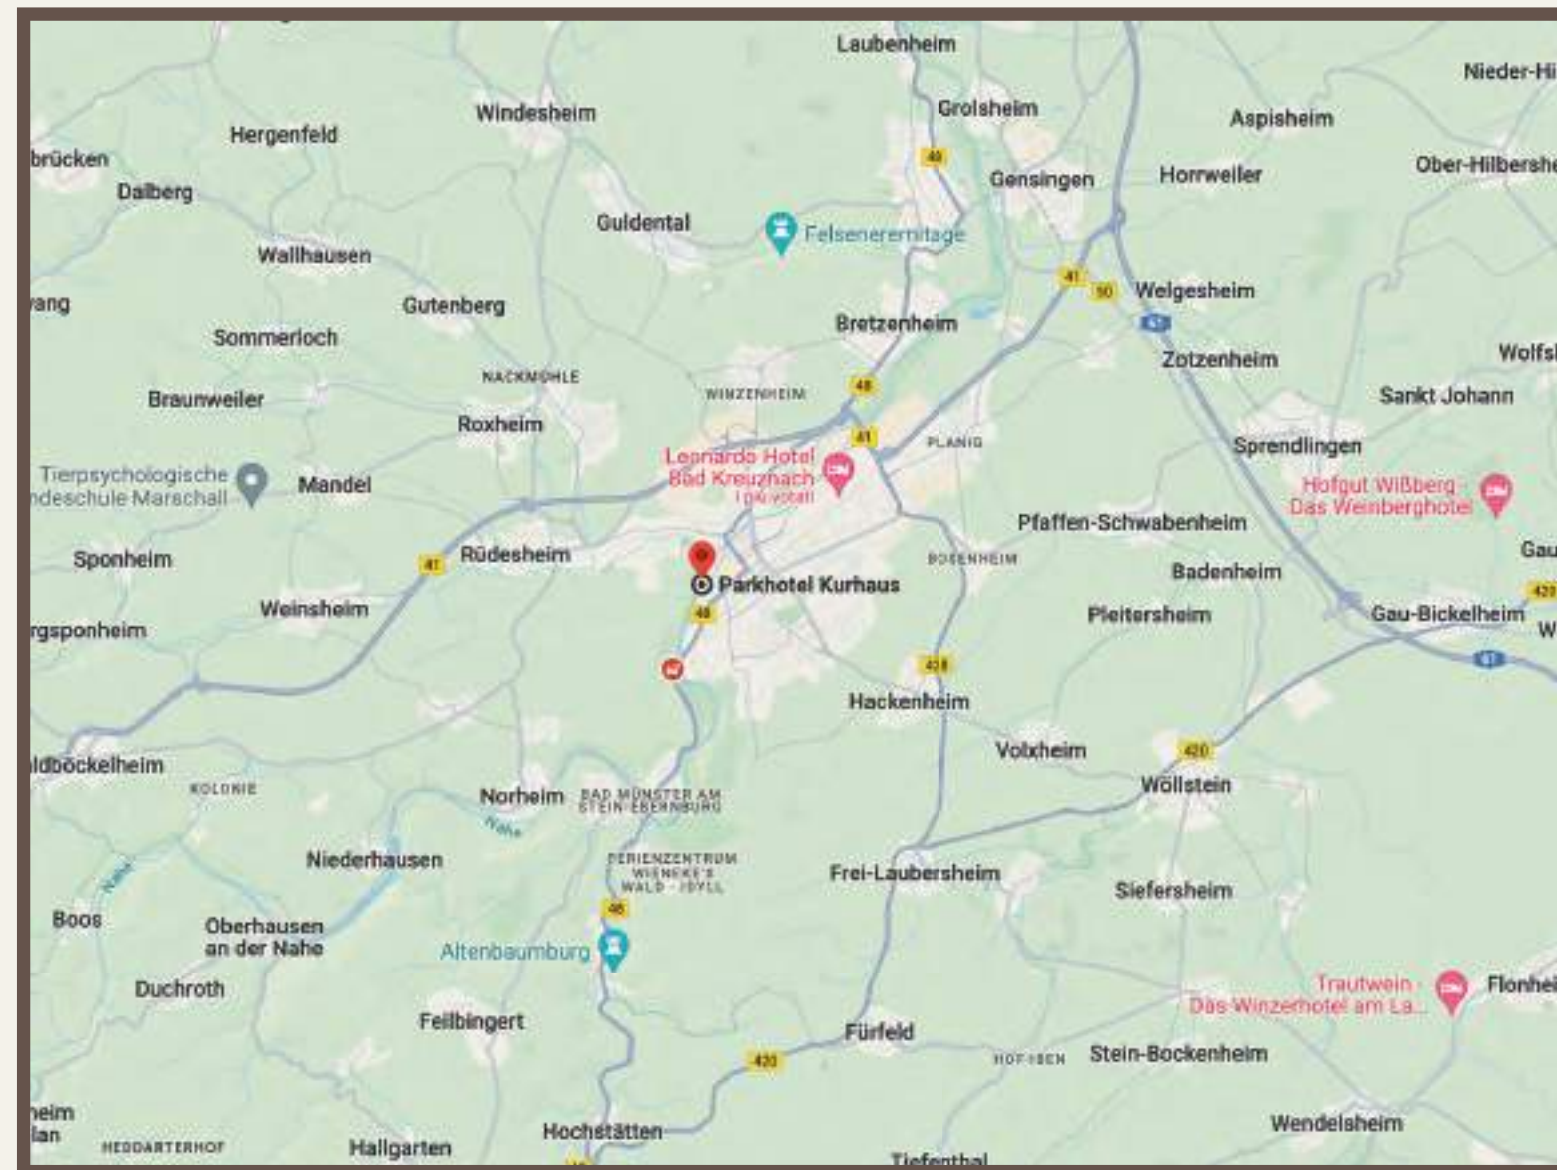

D PARKHOTEL KURHAUS

BAD KREUZNACH

Frankfurt am Main airport – 60 min. by car / Bad Kreuznach train station – 5 min. by car
Frankfurt train station – 90 min. by train / Frankfurt Hahn airport – 50 min. by car

LOCATION AND CONTACTS

Kurhausstraße 28 D-55543 Bad Kreuznach, Germany

Tel. +49 (0) 671 802 162

banqueting.parkhotel@parkhotelkurhaus.com

www.parkhotelkurhaus.com