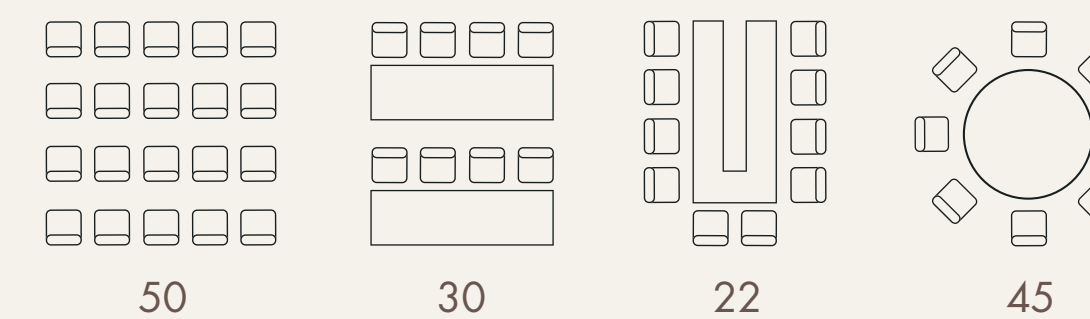

Area 160 m²
(LxWxH) 16,0x10,0x4,0m

SEATING ORDER

4 SALON POSEIDON / DR. PRIEGER

Area 132 m²
(LxWxH) 22,0x6,0x3,5m

SEATING ORDER

5 SALON ATATURK

Area 80 m²
(LxWxH) 9,1x8,7x3,5m

SEATING ORDER

6 SALON BOURG EN BRESSE

Area 80 m²
(LxWxH) 9,1x8,7x3,5m

SEATING ORDER

7 SALON SCHLOSSBERG

Area 36 m²
(LxWxH) 6,6x5,5x3,5m

SEATING ORDER

8 SYMPATHIESALON

Area 80 m²
(LxWxH) 10,0x8,0x3,0m

SEATING ORDER

D PARKHOTEL KURHAUS
BAD KREUZNACH

9 SALON SCHEIDBERG

Area 32 m²
(LxWxH) 5,8x5,5x3,5m

SEATING ORDER

10 GARTENSAAL

Area 70 m²
(LxWxH) 12,8x5,4x2,5m

SEATING ORDER