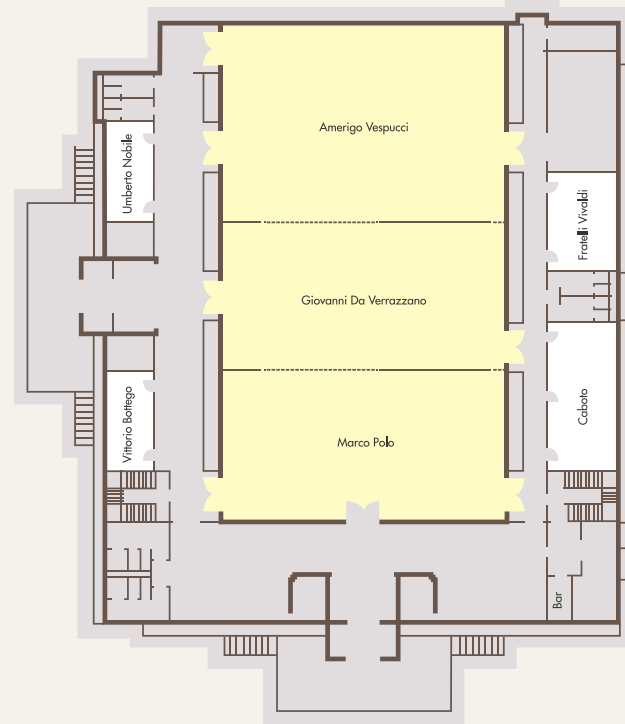

DOMINA

CORAL BAY RED SEA
SHARM EL SHEIKH

CONFERENCE ROOM	SIZE s.q.m	Length	Width	Celling height	THEATRE	CLASSROOM	BANQUET	U-SHAPE	BOARDROOM	CABARET
BALL ROOM 81+2+3)	936	39	24	5.5	1000	500	500	200	150	300
AMERIGO VESPUCCI 1	360	15	24	5.5	300	140	200	65	160	120
GIOVANNI DA VERRAZZANO 2	288	12	24	5.5	250	130	150	50	45	90
MARCO POLO 3	288	12	24	5.5	250	130	150	50	45	90
CABOTO	72	12	6	2.4	65	50	30	22	18	36
FRATELLI VIVALDI	48	8	6	2.4	40	20	-	10	12	-
UMBERTO NOBILE	32	8	4	2.4	20	12	-	-	10	-
VITTORIO BOTTEGO	32	8	4	2.4	20	12	-	-	10	-