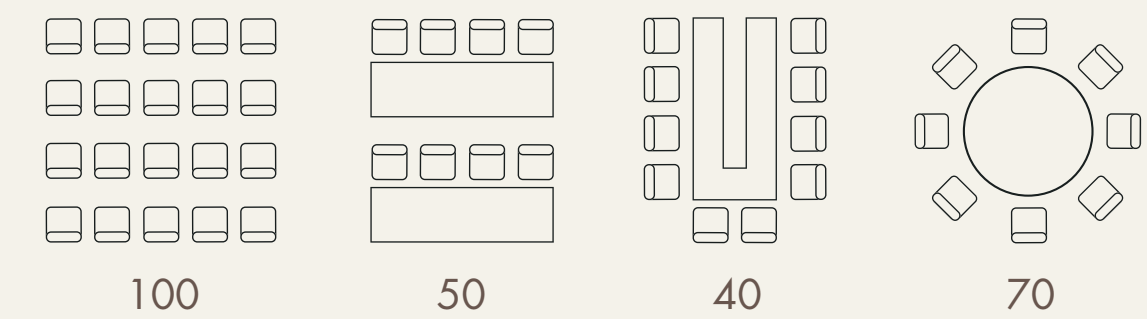

Lectern

1 GROSSER KURSAAL

Area 475 m²
(LxWxH) 29,5x16,0x8,2m

SEATING ORDER

2 GRÜNER SAAL

Area 208 m²
(LxWxH) 13,0x16,0x4,2m

SEATING ORDER

3 OVALER SAAL

Area 160 m²
(LxWxH) 16,0x10,0x4,0m

SEATING ORDER

4 SALON POSEIDON / DR. PRIEGER

Area 132 m²
(LxWxH) 22,0x6,0x3,5m

SEATING ORDER

5 SALON ATATURK

Area 80 m²
(LxWxH) 9,1x8,7x3,5m

SEATING ORDER

6 SALON BOURG EN BRESSE

Area 80 m²
(LxWxH) 9,1x8,7x3,5m

SEATING ORDER

7 SALON SCHLOSSBERG

Area 36 m²
(LxWxH) 6,6x5,5x3,5m

SEATING ORDER

8 SYMPATHIESALON

Area 80 m²
(LxWxH) 10,0x8,0x3,0m