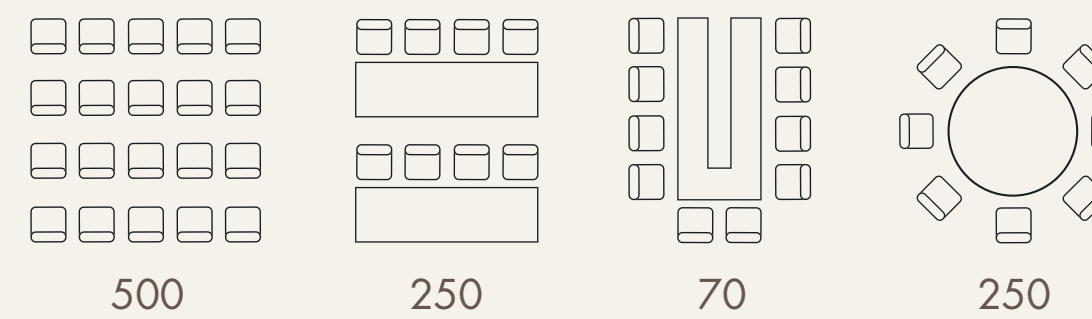

Lectern

1 GROSSER KURSAAL

Area 475 m²
(LxWxH) 29,5x16,0x8,2m

SEATING ORDER

2 GRÜNER SAAL

Area 208 m²
(LxWxH) 13,0x16,0x4,2m

SEATING ORDER

3 OVALER SAAL

Area 160 m²
(LxWxH) 16,0x10,0x4,0m

SEATING ORDER

4 SALON POSEIDON / DR. PRIEGER

Area 132 m²
(LxWxH) 22,0x6,0x3,5m

SEATING ORDER

5 SALON ATATURK

Area 80 m²
(LxWxH) 9,1x8,7x3,5m

SEATING ORDER