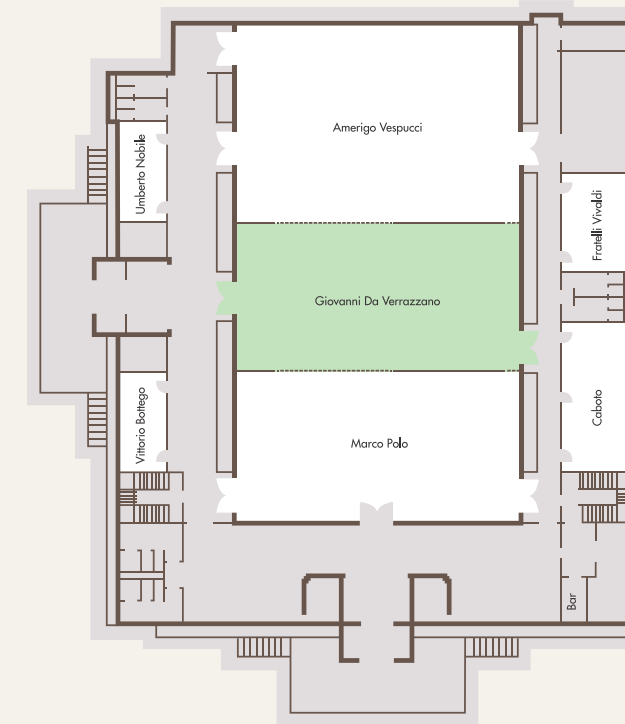

DOMINA

CORAL BAY RED SEA
SHARM EL SHEIKH

CONFERENCE ROOM	SIZE s.q.m	Length	Width	Celling height	THEATRE	CLASSROOM	BANQUET	U-SHAPE	BOARDROOM	CABARET
BALL ROOM 81+2+3)	936	39	24	5.5	1000	500	500	200	150	300
AMERIGO VESPUCCI 1	360	15	24	5.5	300	140	200	65	160	120
GIOVANNI DA VERRAZZANO 2	288	12	24	5.5	250	130	150	50	45	90
MARCO POLO 3	288	12	24	5.5	250	130	150	50	45	90
CABOTO	72	12	6	2.4	65	50	30	22	18	36
FRATELLI VIVALDI	48	8	6	2.4	40	20	-	10	12	-
UMBERTO NOBILE	32	8	4	2.4	20	12	-	-	10	-
VITTORIO BOTTEGO	32	8	4	2.4	20	12	-	-	10	-