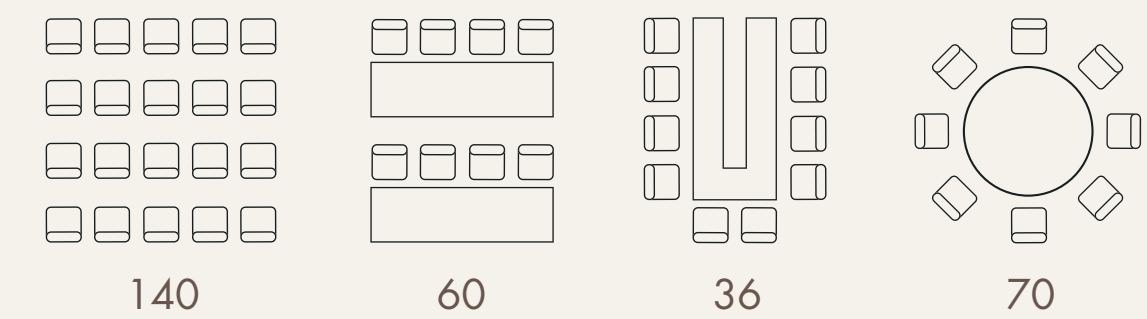

Lectern

1 GROSSER KURSAAL

Area 475 m²
(LxWxH) 29,5x16,0x8,2m

SEATING ORDER

2 GRÜNER SAAL

Area 208 m²
(LxWxH) 13,0x16,0x4,2m

SEATING ORDER

3 OVALER SAAL

Area 160 m²
(LxWxH) 16,0x10,0x4,0m

SEATING ORDER

4 SALON POSEIDON / DR. PRIEGER

Area 132 m²
(LxWxH) 22,0x6,0x3,5m

SEATING ORDER

5 SALON ATATURK

Area 80 m²
(LxWxH) 9,1x8,7x3,5m

SEATING ORDER