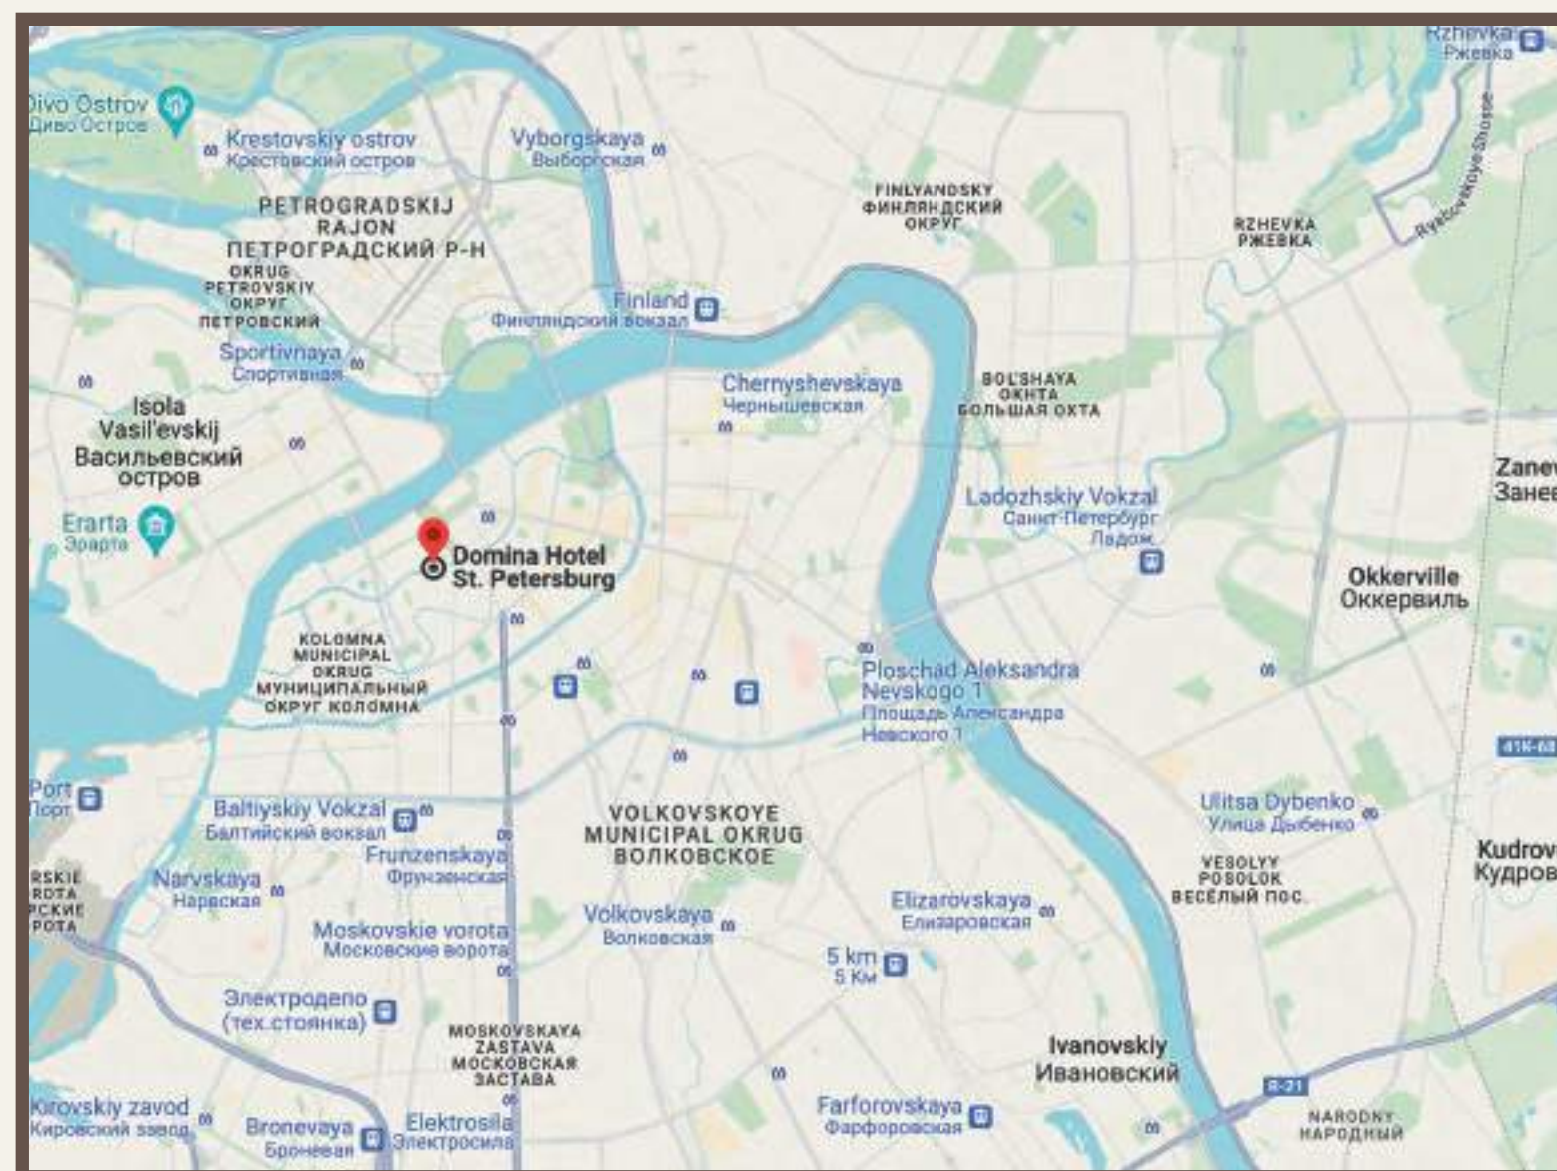

UP TO
60 PERSONS

UP TO
80 PERSONS

DOMINA

ST. PETERSBURG

Pulkovo international airport - 30 min drive / Moskovsky train station - 15 min drive
Admiralteyskaya, Sadovaya/Sennaya ploschad'/Spasskaya metro stations - 5-10 min walk.