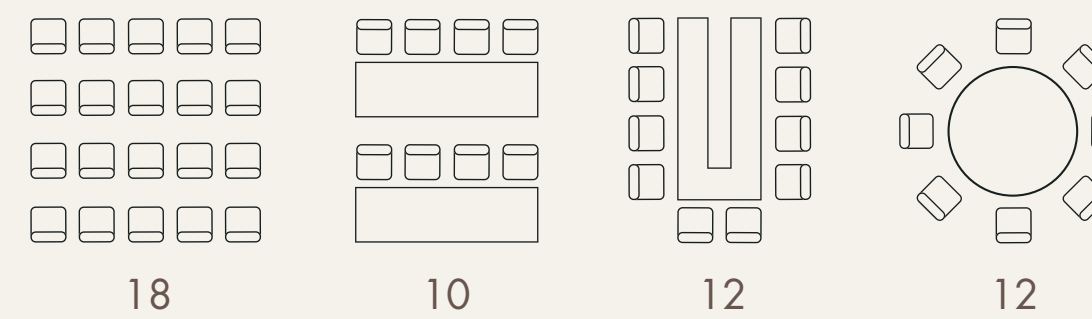

6 SALON BOURG EN BRESSE

Area 80 m²
(LxWxH) 9,1x8,7x3,5m

SEATING ORDER

7 SALON SCHLOSSBERG

Area 36 m²
(LxWxH) 6,6x5,5x3,5m

SEATING ORDER

8 SYMPATHIESALON

Area 80 m²
(LxWxH) 10,0x8,0x3,0m

SEATING ORDER

D PARKHOTEL KURHAUS
BAD KREUZNACH

9 SALON SCHEIDBERG

Area 32 m²
(LxWxH) 5,8x5,5x3,5m

SEATING ORDER

10 GARTENSAAL

Area 70 m²
(LxWxH) 12,8x5,4x2,5m

SEATING ORDER