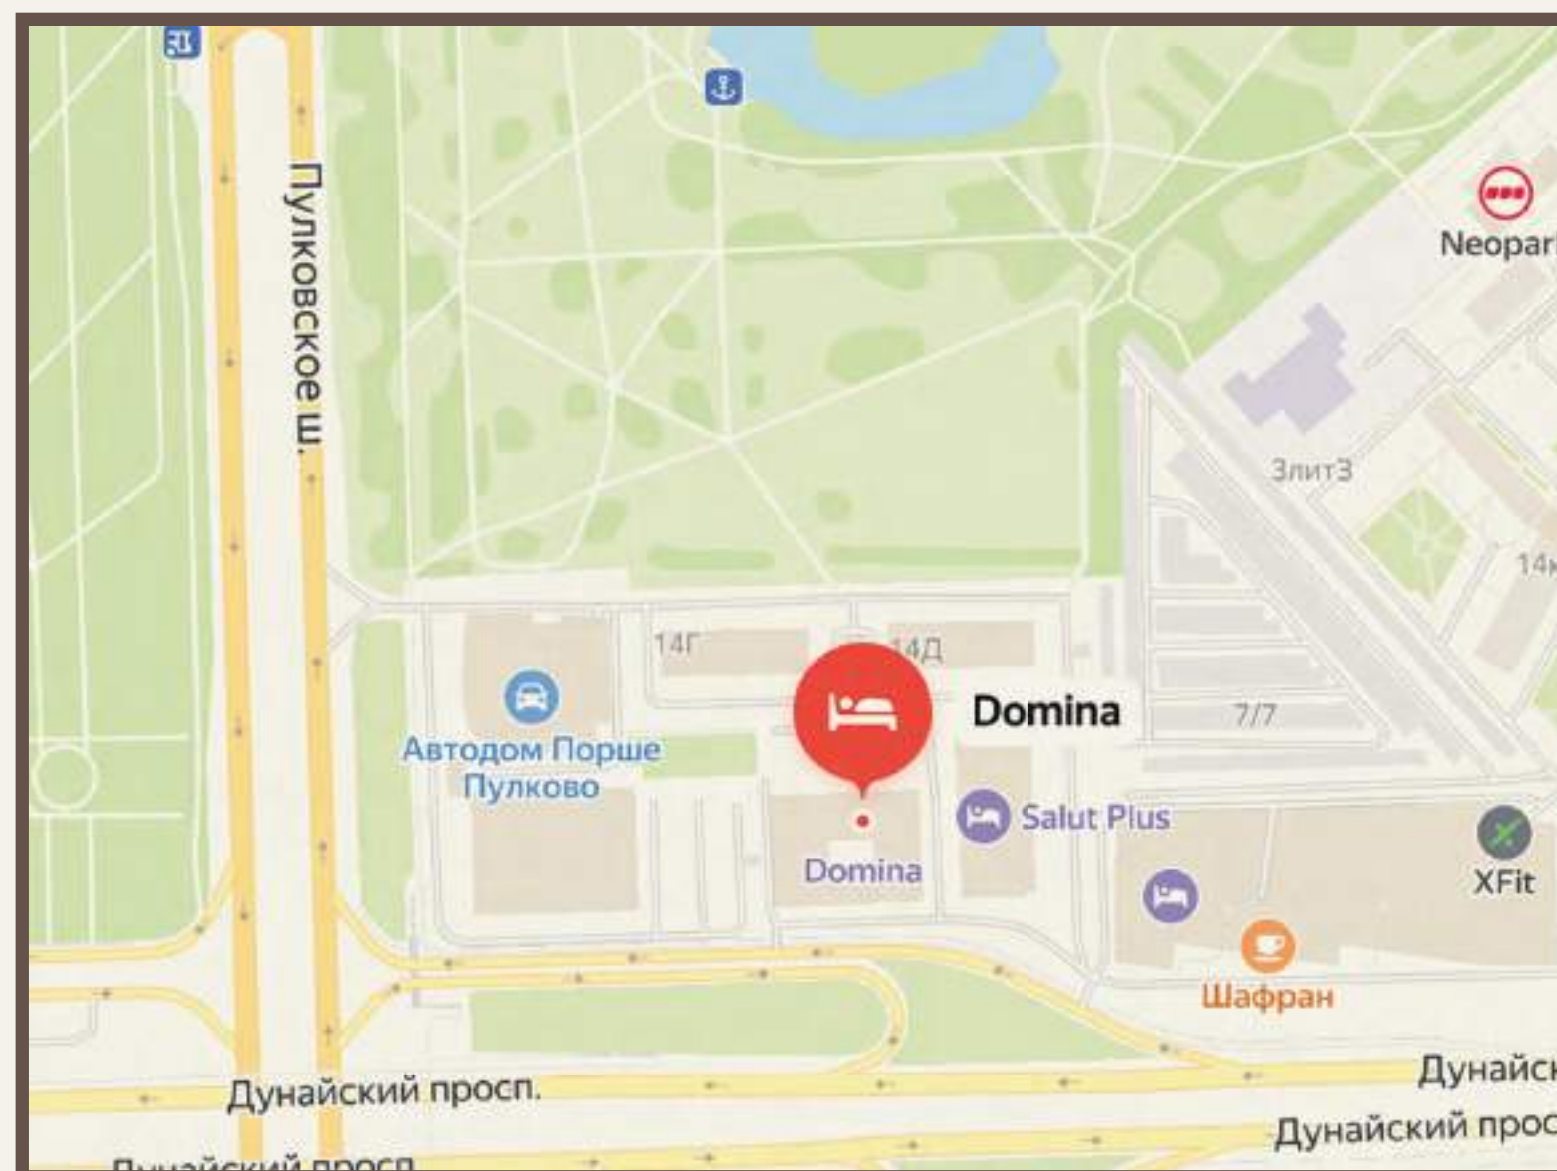

DOMINA | HOTEL & APARTMENTS

PULKOVO

The complex is in the south of the city, near Pulkovo international airport, ExpoForum congress and exhibition center, within walking distance from Zvezdnaya and Moskovskaya metro stations.