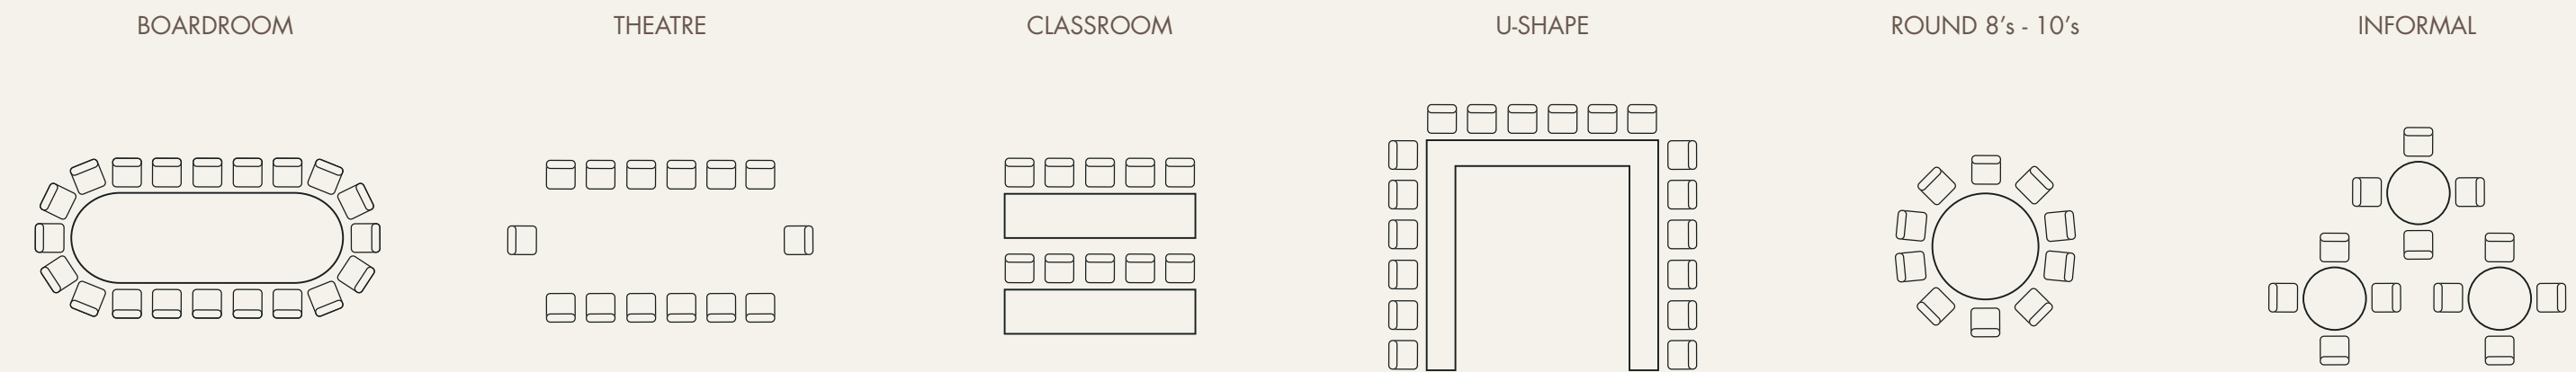

DOMINA

MILANO

194 modern rooms / "Expo" restaurant / "D" Bar
5 conference rooms for up to 200 guests / 4 meeting rooms / Gym
Parking / Transfer service to Milan.

DOMINA

MILANO

Domina Milano is an ideal place for business trips and corporate meetings. Guests have access to a wide range of meeting rooms and specialized services for organizing meetings, conferences, and corporate events.

DOMINA

MILANO

Domina Milano has 5 meeting rooms and 4 boardrooms. Plenary room can host up to 200 people.

	BOARDROOM	THEATRE	CLASSROOM	U-SHAPE	ROUND 8's - 10's	INFORMAL
CARLO MAGNO 1,2,3	33	60	36	27	50	40
CARLO MAGNO 180	51	120	72	45	110	100
CARLO MAGNO 270	81	200	108	72	180	160
GIULIO CESARE 90	-	50	36	18	-	40
BOARD ROOM First Floor	6	-	-			
MEETING 5 First Floor	17	15	12			