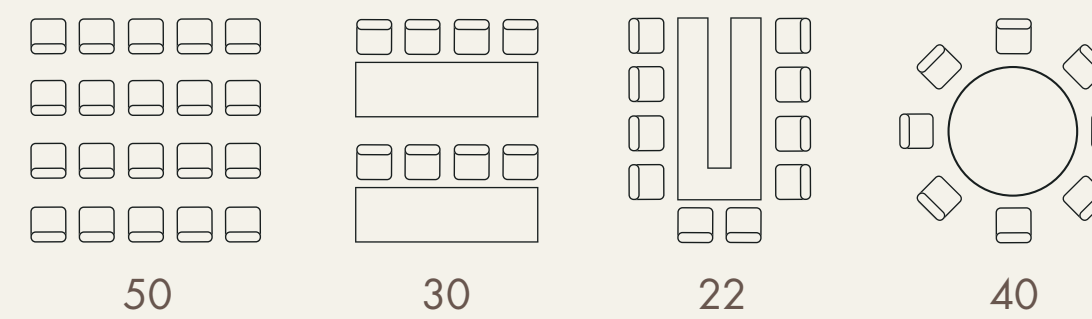

Lectern

1 GROSSER KURSAAL

Area 475 m²
(LxWxH) 29,5x16,0x8,2m

SEATING ORDER

2 GRÜNER SAAL

Area 208 m²
(LxWxH) 13,0x16,0x4,2m

SEATING ORDER

3 OVALER SAAL

Area 160 m²
(LxWxH) 16,0x10,0x4,0m

SEATING ORDER

4 SALON POSEIDON / DR. PRIEGER

Area 132 m²
(LxWxH) 22,0x6,0x3,5m

SEATING ORDER

5 SALON ATATURK

Area 80 m²
(LxWxH) 9,1x8,7x3,5m

SEATING ORDER

6 SALON BOURG EN BRESSE

Area 80 m²
(LxWxH) 9,1x8,7x3,5m

SEATING ORDER

7 SALON SCHLOSSBERG

Area 36 m²
(LxWxH) 6,6x5,5x3,5m

SEATING ORDER

8 SYMPATHIESALON

Area 80 m²
(LxWxH) 10,0x8,0x3,0m