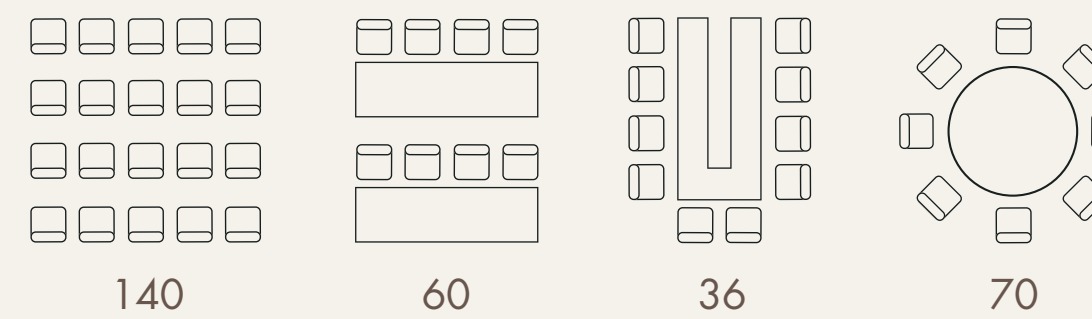

Lectern

1 GROSSER KURSAAL

Area 475 m²
(LxWxH) 29,5x16,0x8,2m

SEATING ORDER

2 GRÜNER SAAL

Area 208 m²
(LxWxH) 13,0x16,0x4,2m

SEATING ORDER

3 OVALER SAAL

Area 160 m²
(LxWxH) 16,0x10,0x4,0m

SEATING ORDER

4 SALON POSEIDON / DR. PRIEGER

Area 132 m²
(LxWxH) 22,0x6,0x3,5m

SEATING ORDER

5 SALON ATATURK

Area 80 m²
(LxWxH) 9,1x8,7x3,5m

SEATING ORDER