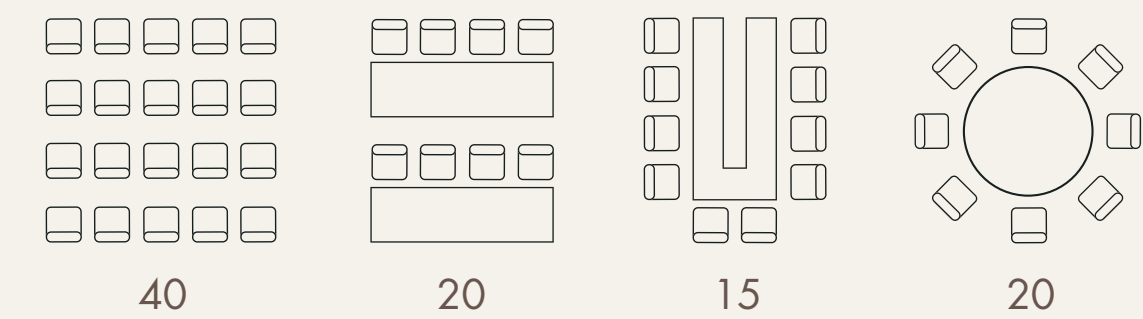

6 SALON BOURG EN BRESSE

Area 80 m²
(LxWxH) 9,1x8,7x3,5m

SEATING ORDER

7 SALON SCHLOSSBERG

Area 36 m²
(LxWxH) 6,6x5,5x3,5m

SEATING ORDER

8 SYMPATHIESALON

Area 80 m²
(LxWxH) 10,0x8,0x3,0m

SEATING ORDER

D PARKHOTEL KURHAUS
BAD KREUZNACH

9 SALON SCHEIDBERG

Area 32 m²
(LxWxH) 5,8x5,5x3,5m

SEATING ORDER

10 GARTENSAAL

Area 70 m²
(LxWxH) 12,8x5,4x2,5m

SEATING ORDER