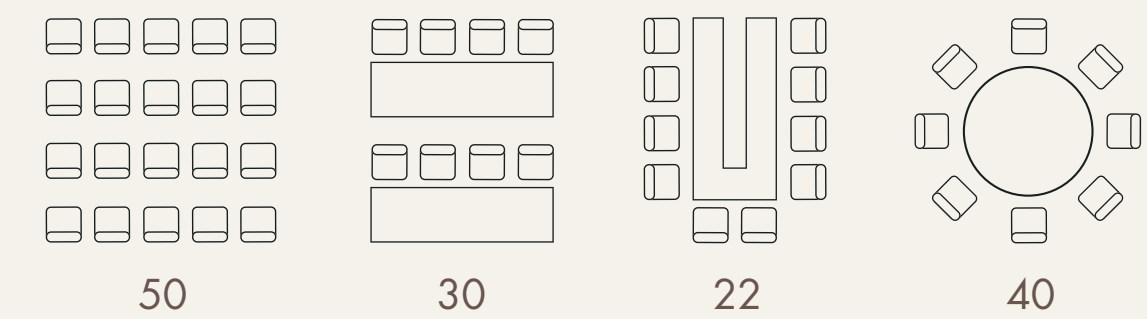

Lectern

1 GROSSER KURSAAL

Area 475 m²
(LxWxH) 29,5x16,0x8,2m

SEATING ORDER

2 GRÜNER SAAL

Area 208 m²
(LxWxH) 13,0x16,0x4,2m

SEATING ORDER

3 OVALER SAAL

Area 160 m²
(LxWxH) 16,0x10,0x4,0m

SEATING ORDER

4 SALON POSEIDON / DR. PRIEGER

Area 132 m²
(LxWxH) 22,0x6,0x3,5m

SEATING ORDER

5 SALON ATATURK

Area 80 m²
(LxWxH) 9,1x8,7x3,5m

SEATING ORDER

6 SALON BOURG EN BRESSE

Area 80 m²
(LxWxH) 9,1x8,7x3,5m

SEATING ORDER

7 SALON SCHLOSSBERG

Area 36 m²
(LxWxH) 6,6x5,5x3,5m

SEATING ORDER

8 SYMPATHIESALON

Area 80 m²
(LxWxH) 10,0x8,0x3,0m