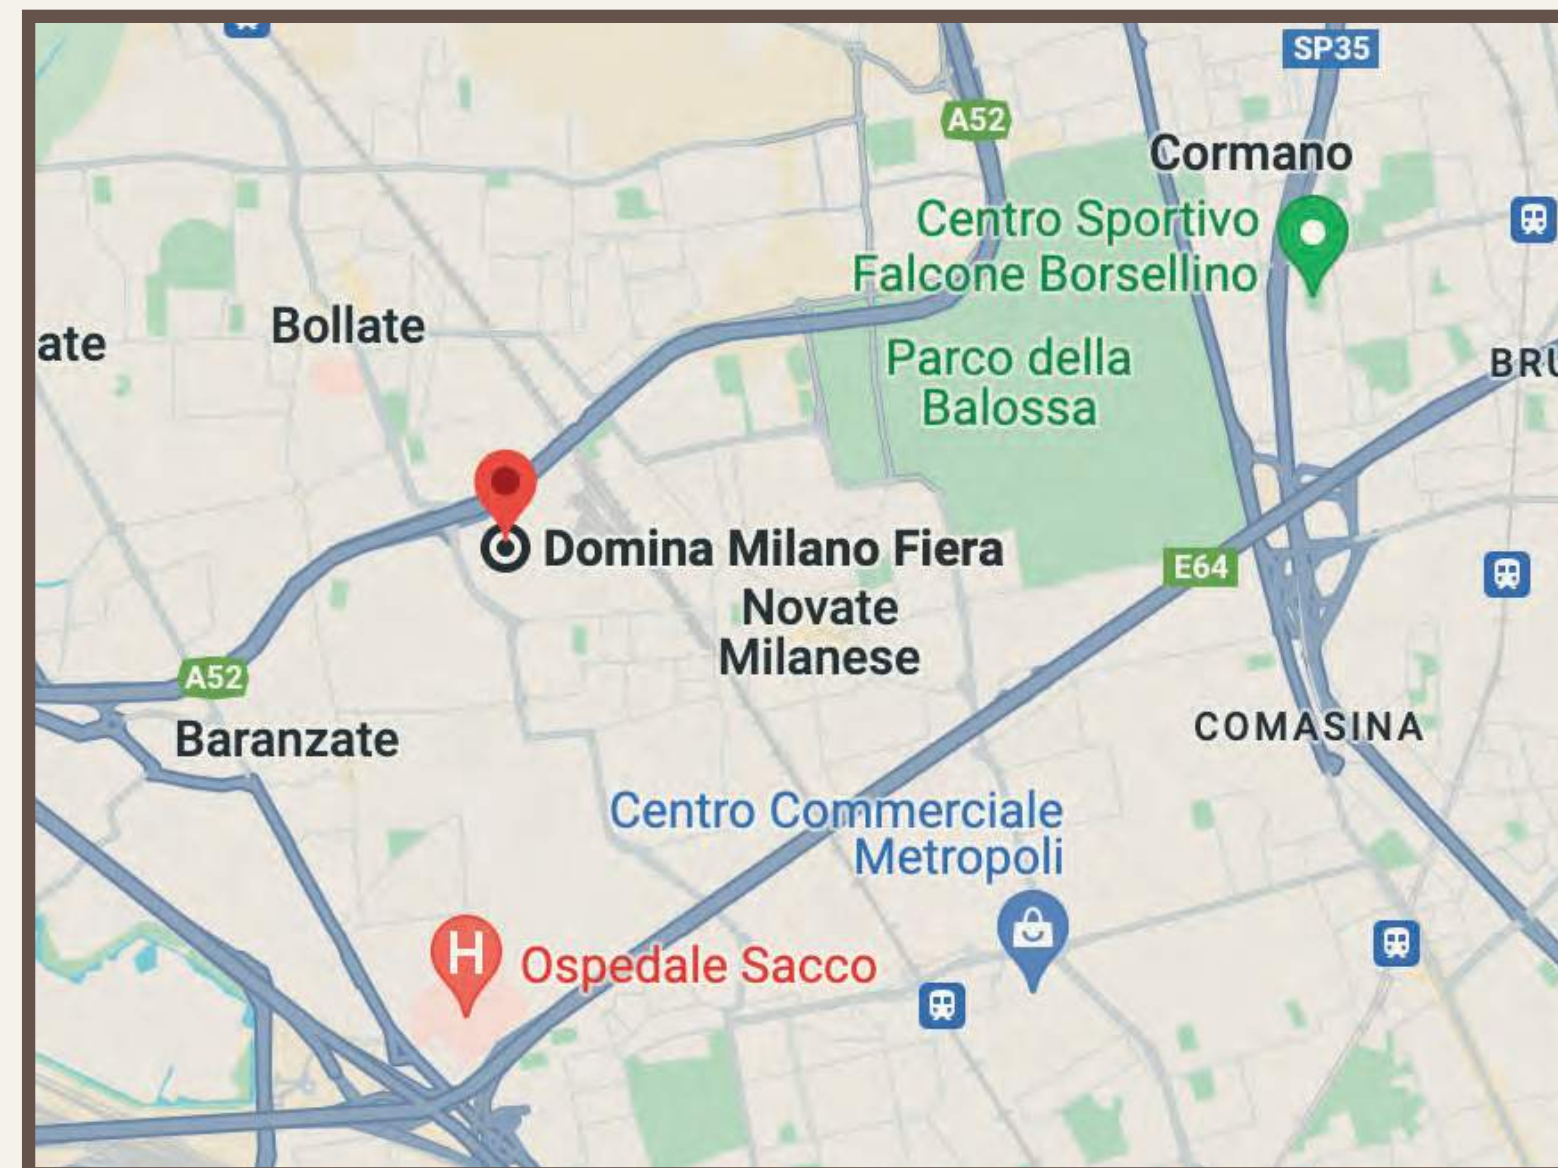

DOMINA

MILANO

Fiera Milano Highway Exit - 3km

Train "Passante Nord" (walking distance) connects directly to MiCo, Milano City Centre and Malpensa Airport.

LOCATION AND CONTACTS

Via Don Orione 20, 20026 Novate Milanese, Milan, Italy - Tel: +39 023567991
sales@dominamilano.com - www.domina.it

PARKHOTEL KURHAUS

BAD KREUZNACH

"YOUR BUSINESS OUR PASSION"

D | PARKHOTEL KURHAUS
BAD KREUZNACH

D | PARKHOTEL KURHAUS
BAD KREUZNACH

The Parkhotel Kurhaus is situated at the entrance of the Kurpark, in the center of Bad Kreuznach and offers excellent opportunities to make your business meeting an unforgettable experience.